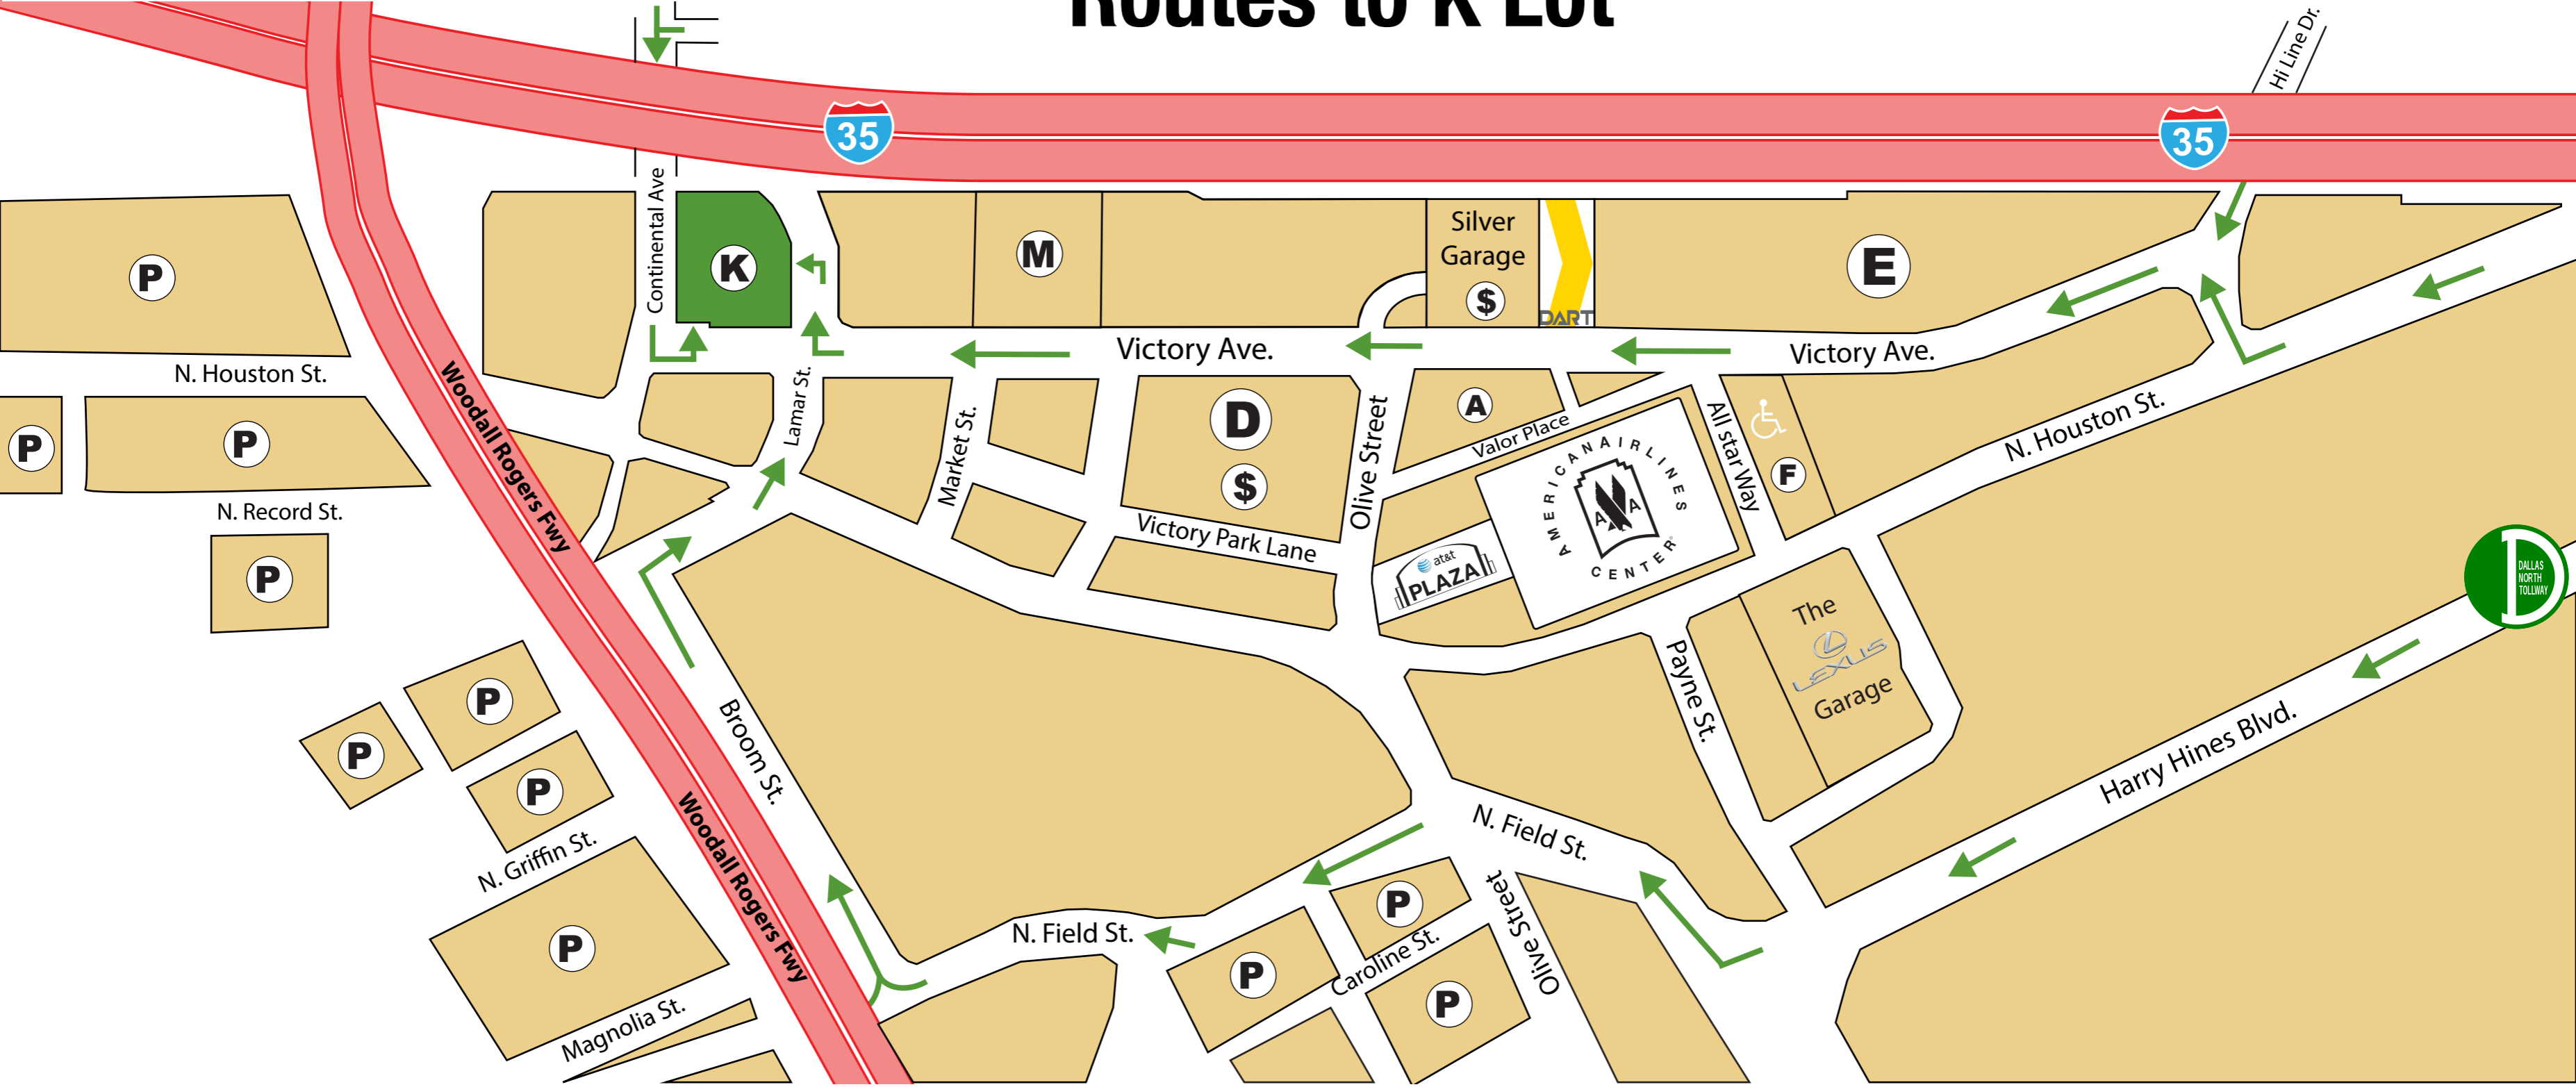

# Routes to K Lot

If coming from I-35 Southbound,  
use Continental Ave. exit

If coming from I-35 Northbound,  
use Hi Line Dr. exit

Exit on N. Field St from  
Woodall Rogers Freeway