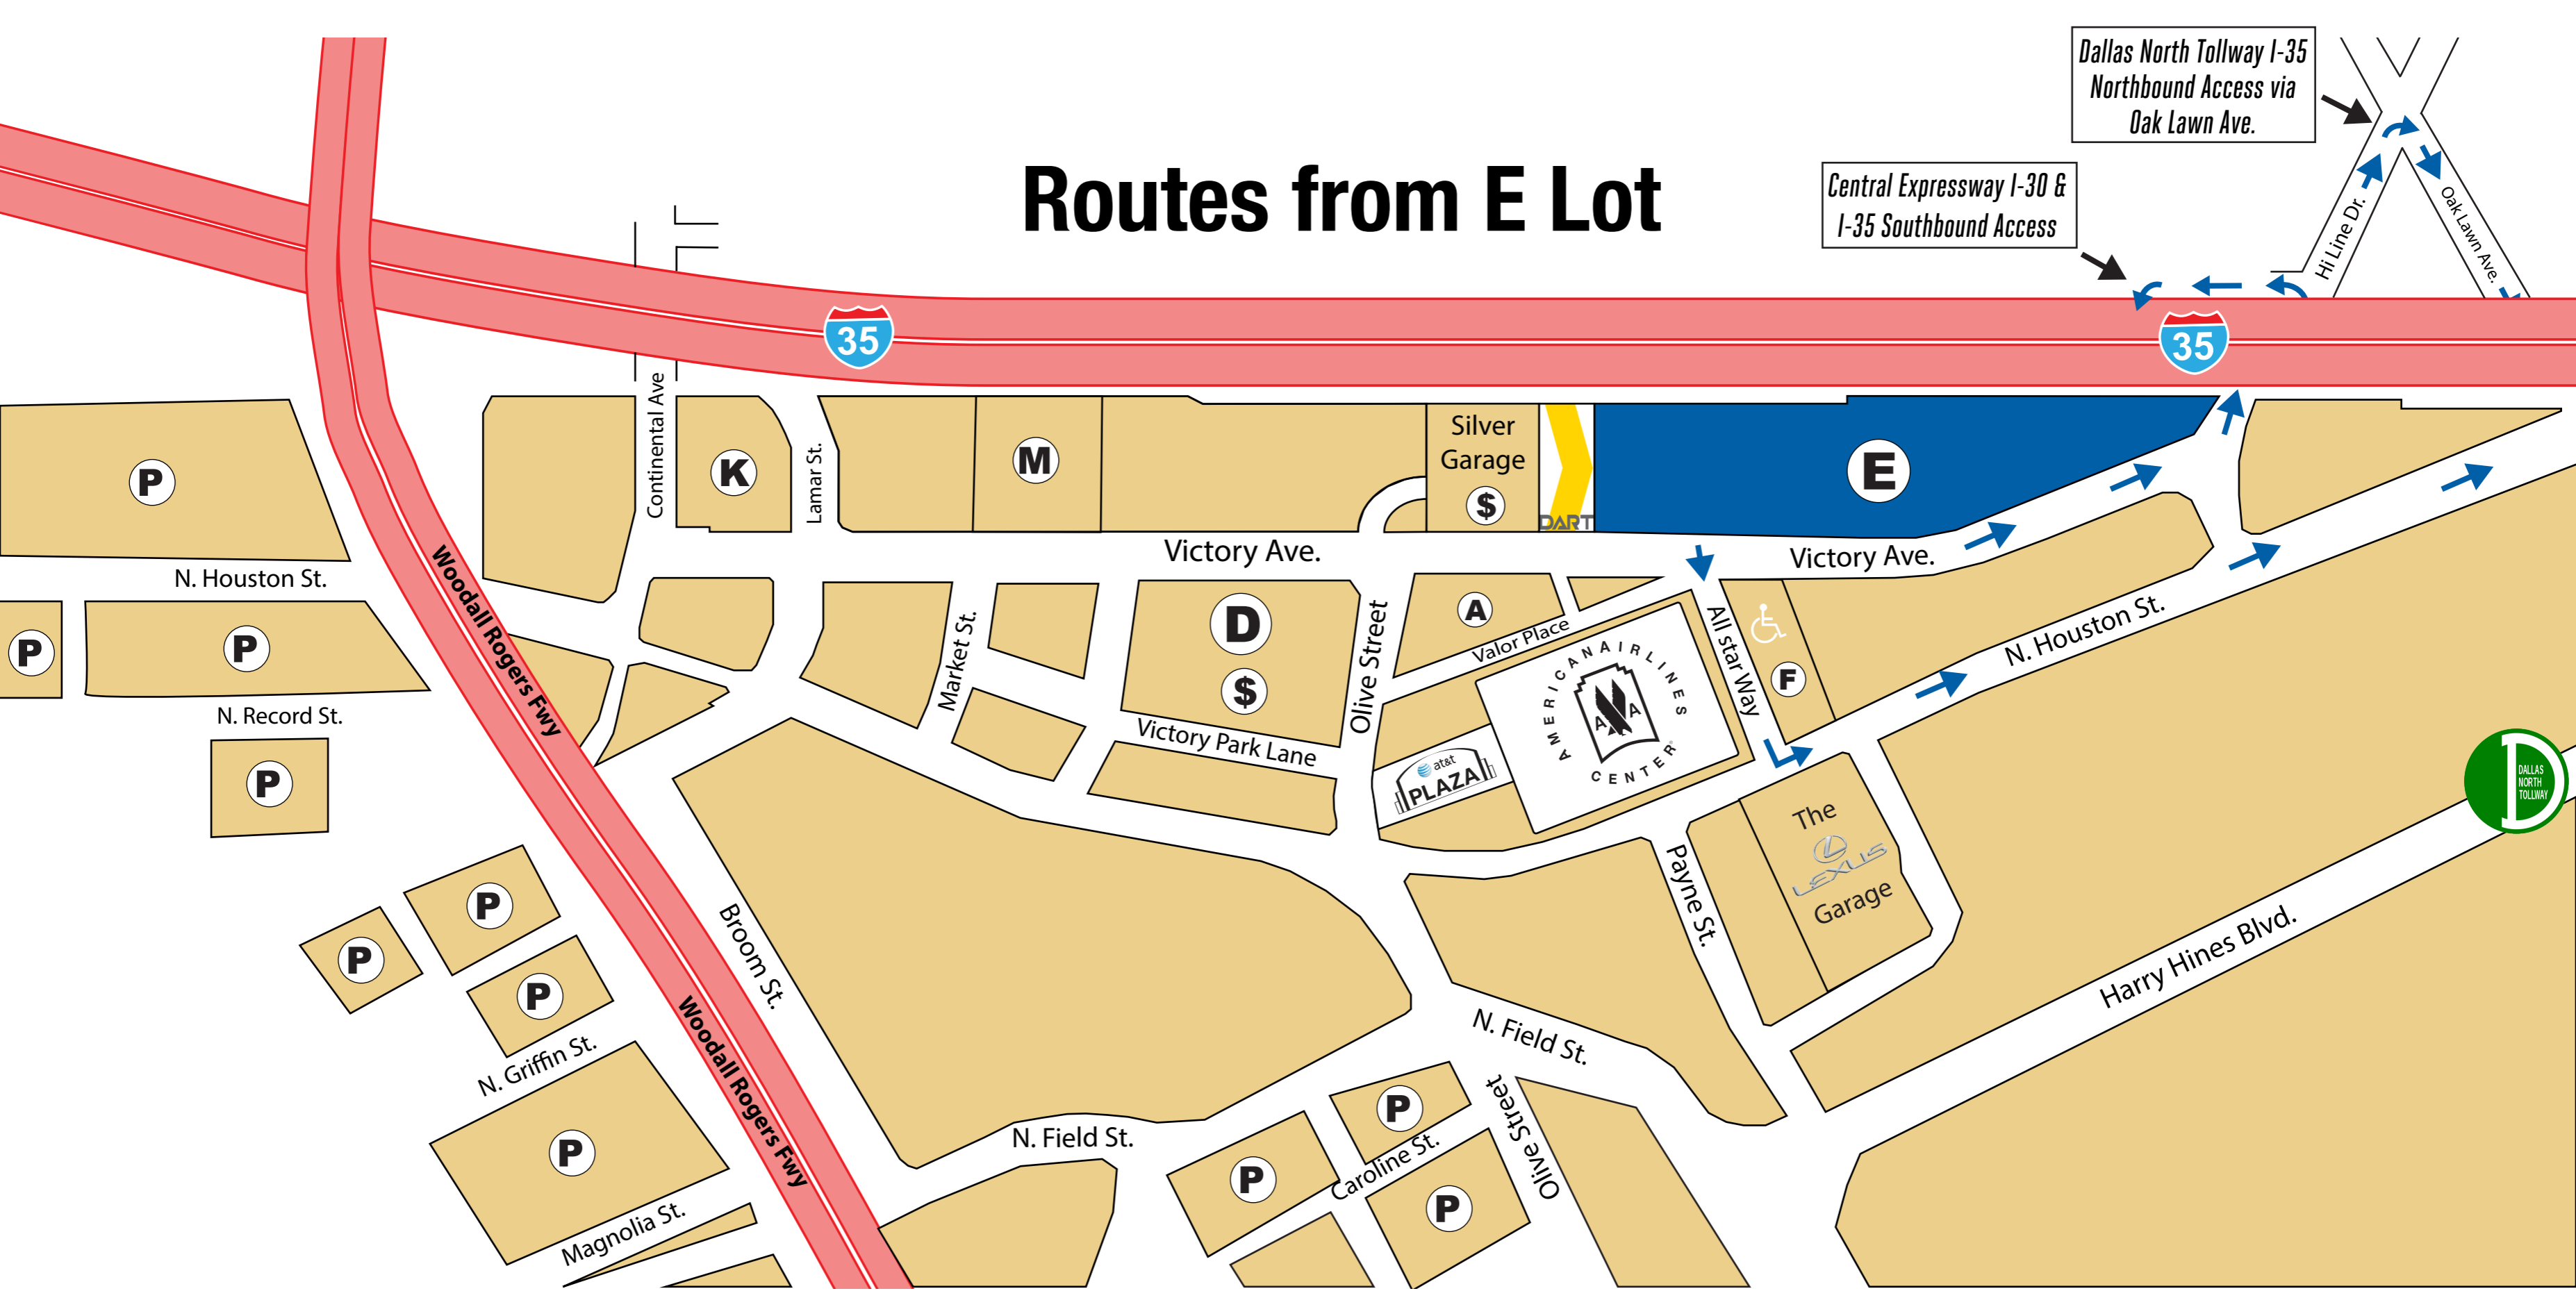

Routes from E Lot

Dallas North Tollway I-35 Northbound Access via Oak Lawn Ave.

Central Expressway I-30 & I-35 Southbound Access